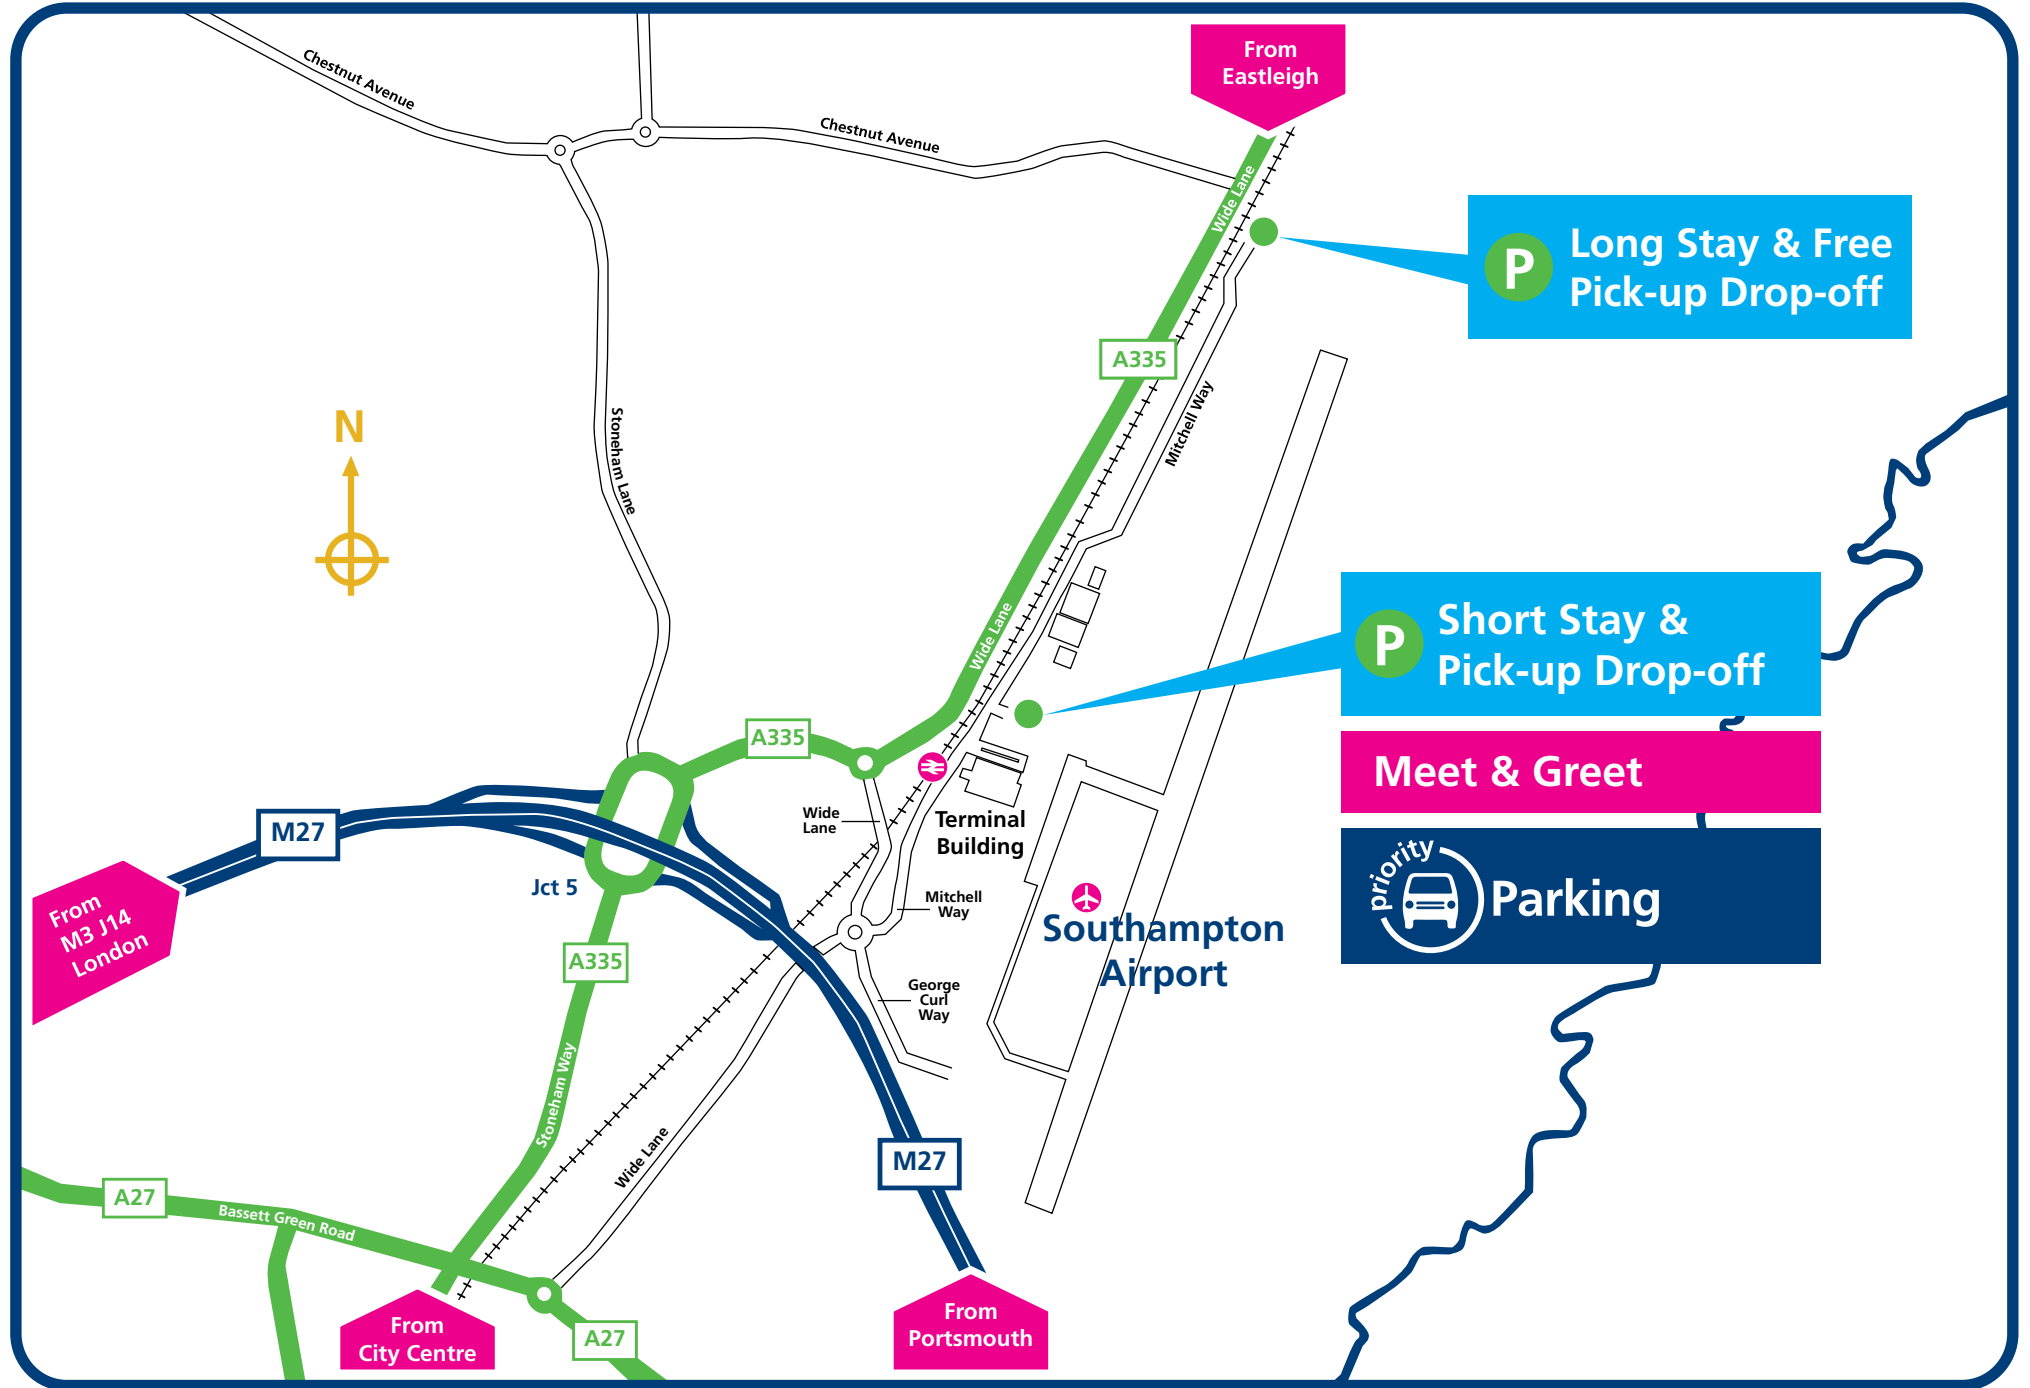

Southampton Airport Car Parks

From Eastleigh

P Long Stay & Free Pick-up Drop-off

P Short Stay & Pick-up Drop-off

Meet & Greet

priority  Parking

From M3 J14 London

From City Centre

From Portsmouth