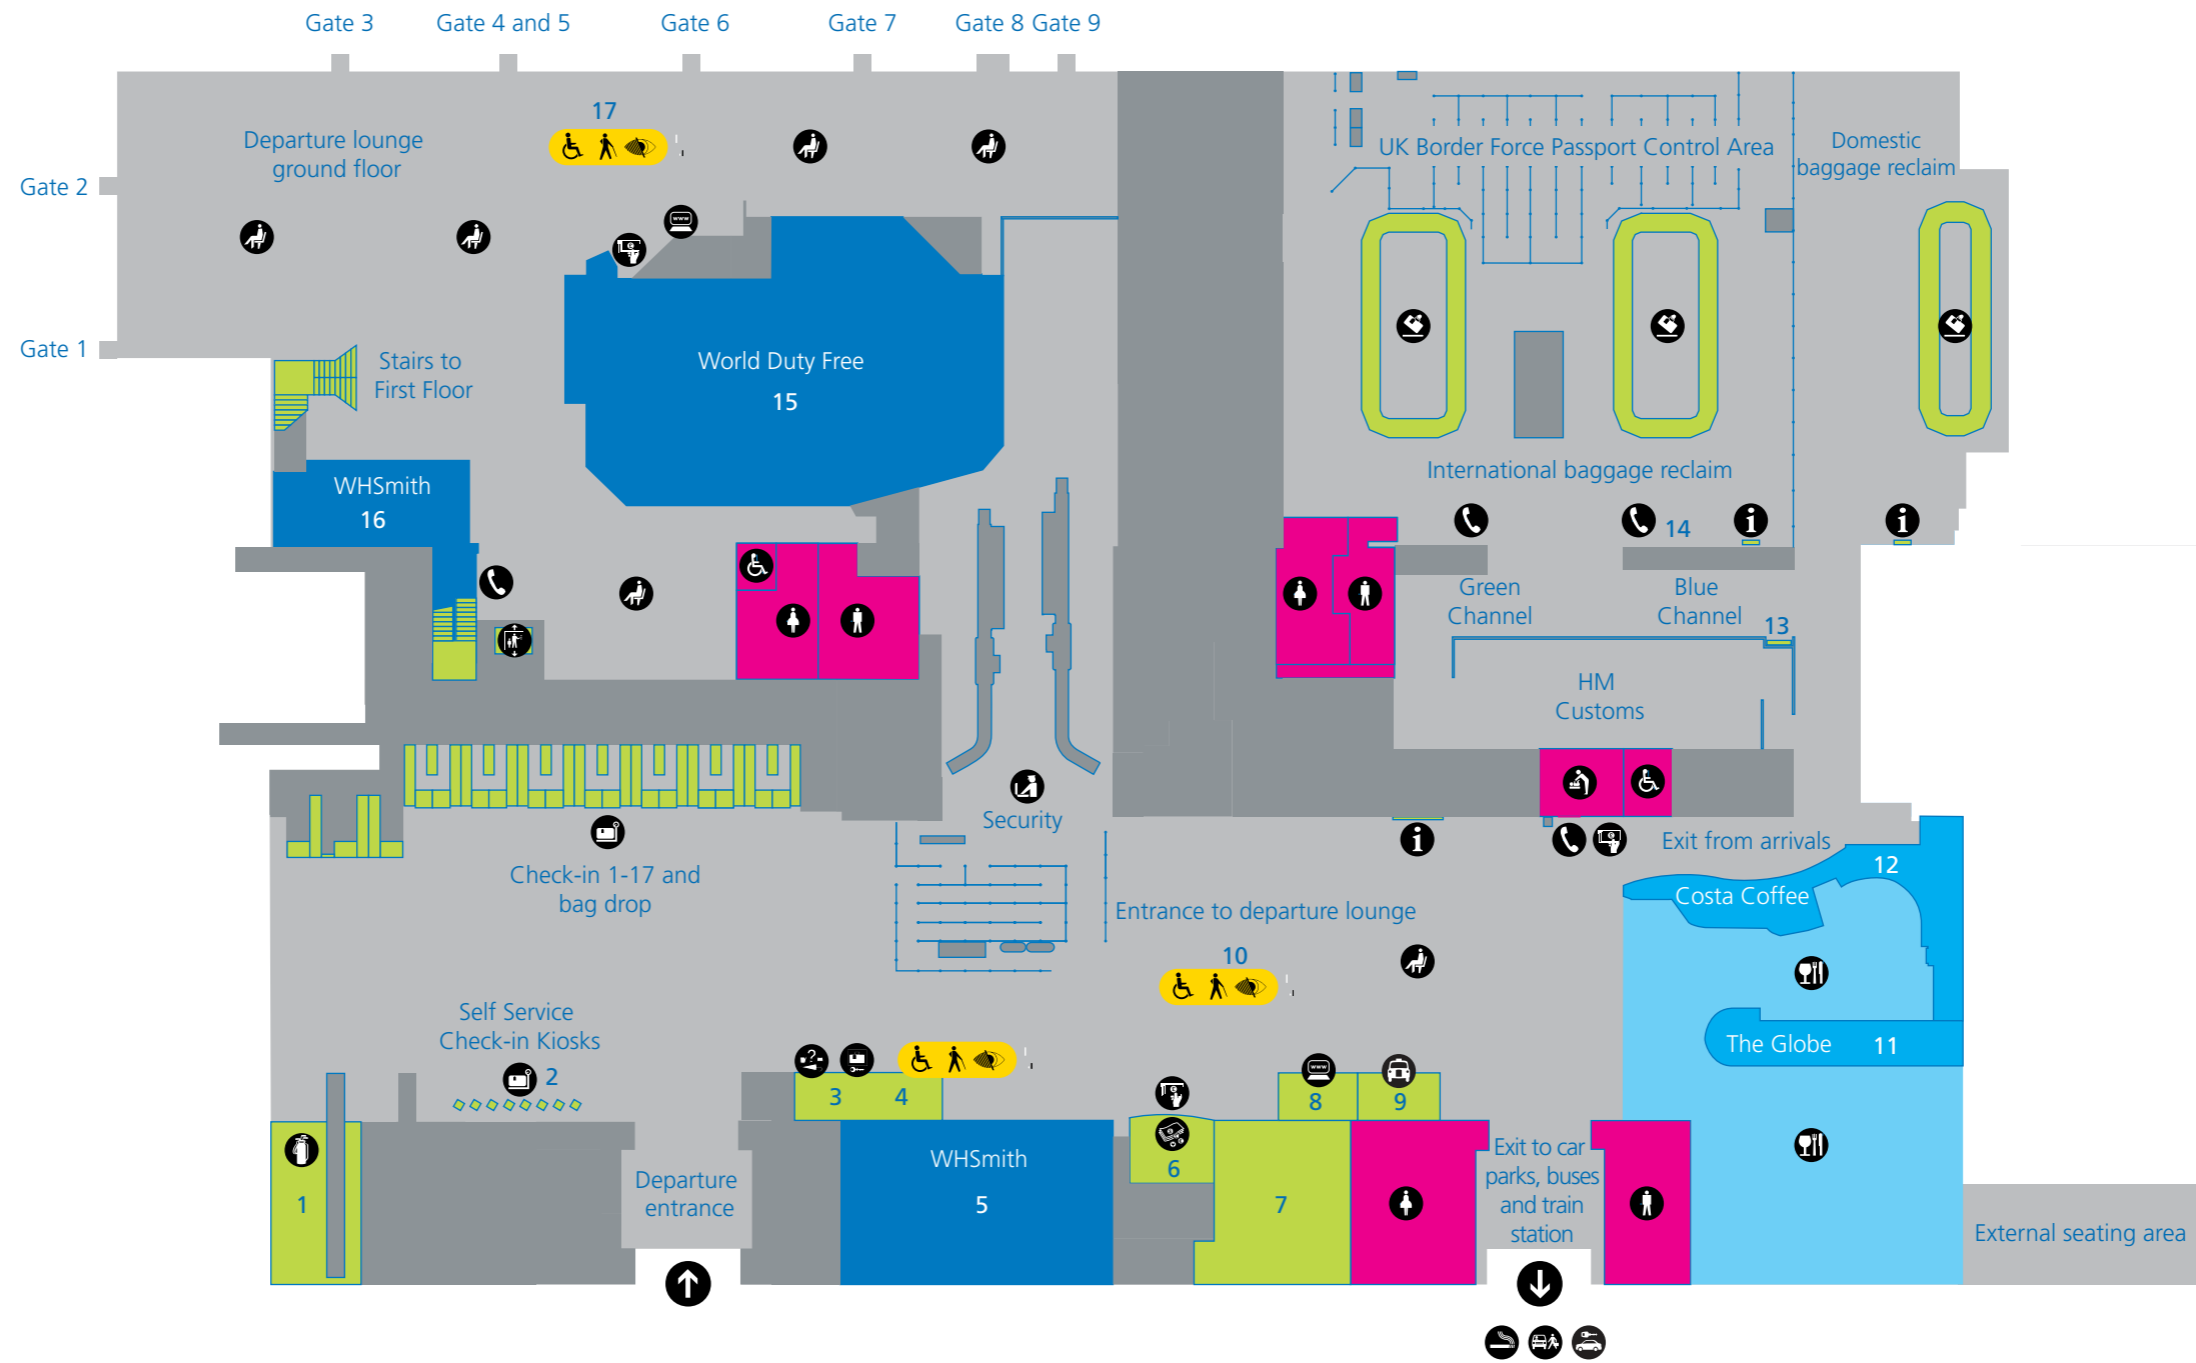

- Accessible toilet
- Baby Changing
- Baggage reclaim
- Bureau de Change
- Car Rental
- Cash point
- Check-in
- Help point
- Internet facility
- Left Luggage
- Lift
- Lost Property
- Outsize baggage
- Pick Up Area
- Restaurant/Café
- Seating
- Security
- Smoking Area
- Taxi
- Telephone
- Toilet Female
- Toilet Male
- Special Assistance Reserved Seating

## Shopping

WHSmith 5, 16    World Duty Free 15

## Toilets and babycare

## Food and drink

Costa Coffee 12    The Globe 11

Please note, Southampton airport terminal buildings benefit from full Wi-Fi coverage.

Scale 1:400 A3

-  [Accessible toilet](#)
-  [Baby Changing](#)
-  [Breeze Priority Lounge](#)
-  [Lift](#)
-  [Restaurant/Café](#)
-  [Seating](#)
-  [Toilet Female](#)
-  [Toilet Male](#)