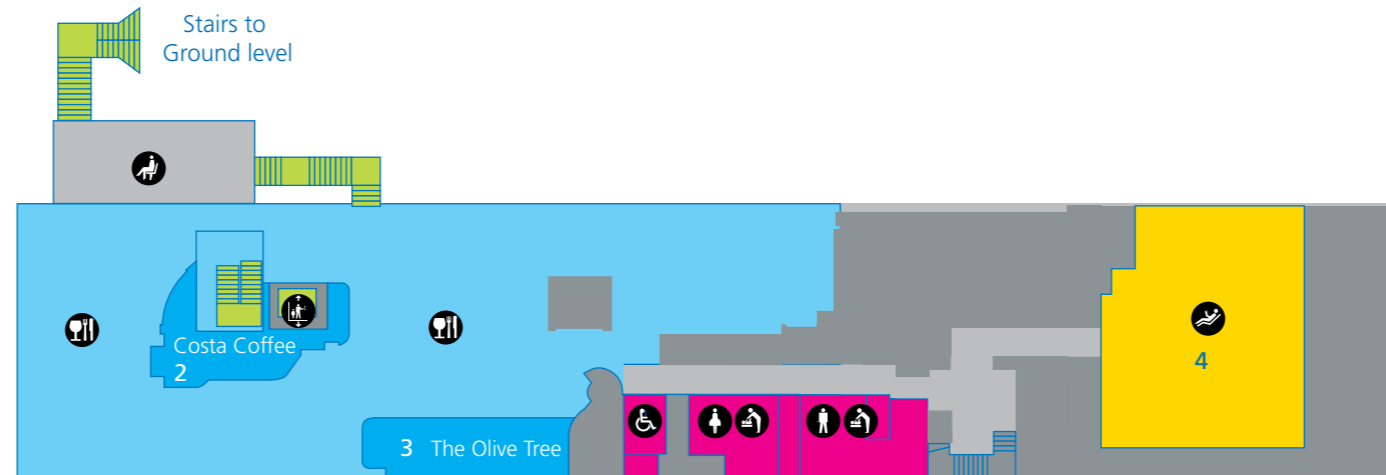

## Food and drink

Costa Coffee 12    The Globe 11

Please note, Southampton airport terminal buildings benefit from full Wi-Fi coverage.

Scale 1:400 A3

-  [Accessible toilet](#)
-  [Baby Changing](#)
-  [Breeze Priority Lounge](#)
-  [Lift](#)
-  [Restaurant/Café](#)
-  [Seating](#)
-  [Toilet Female](#)
-  [Toilet Male](#)