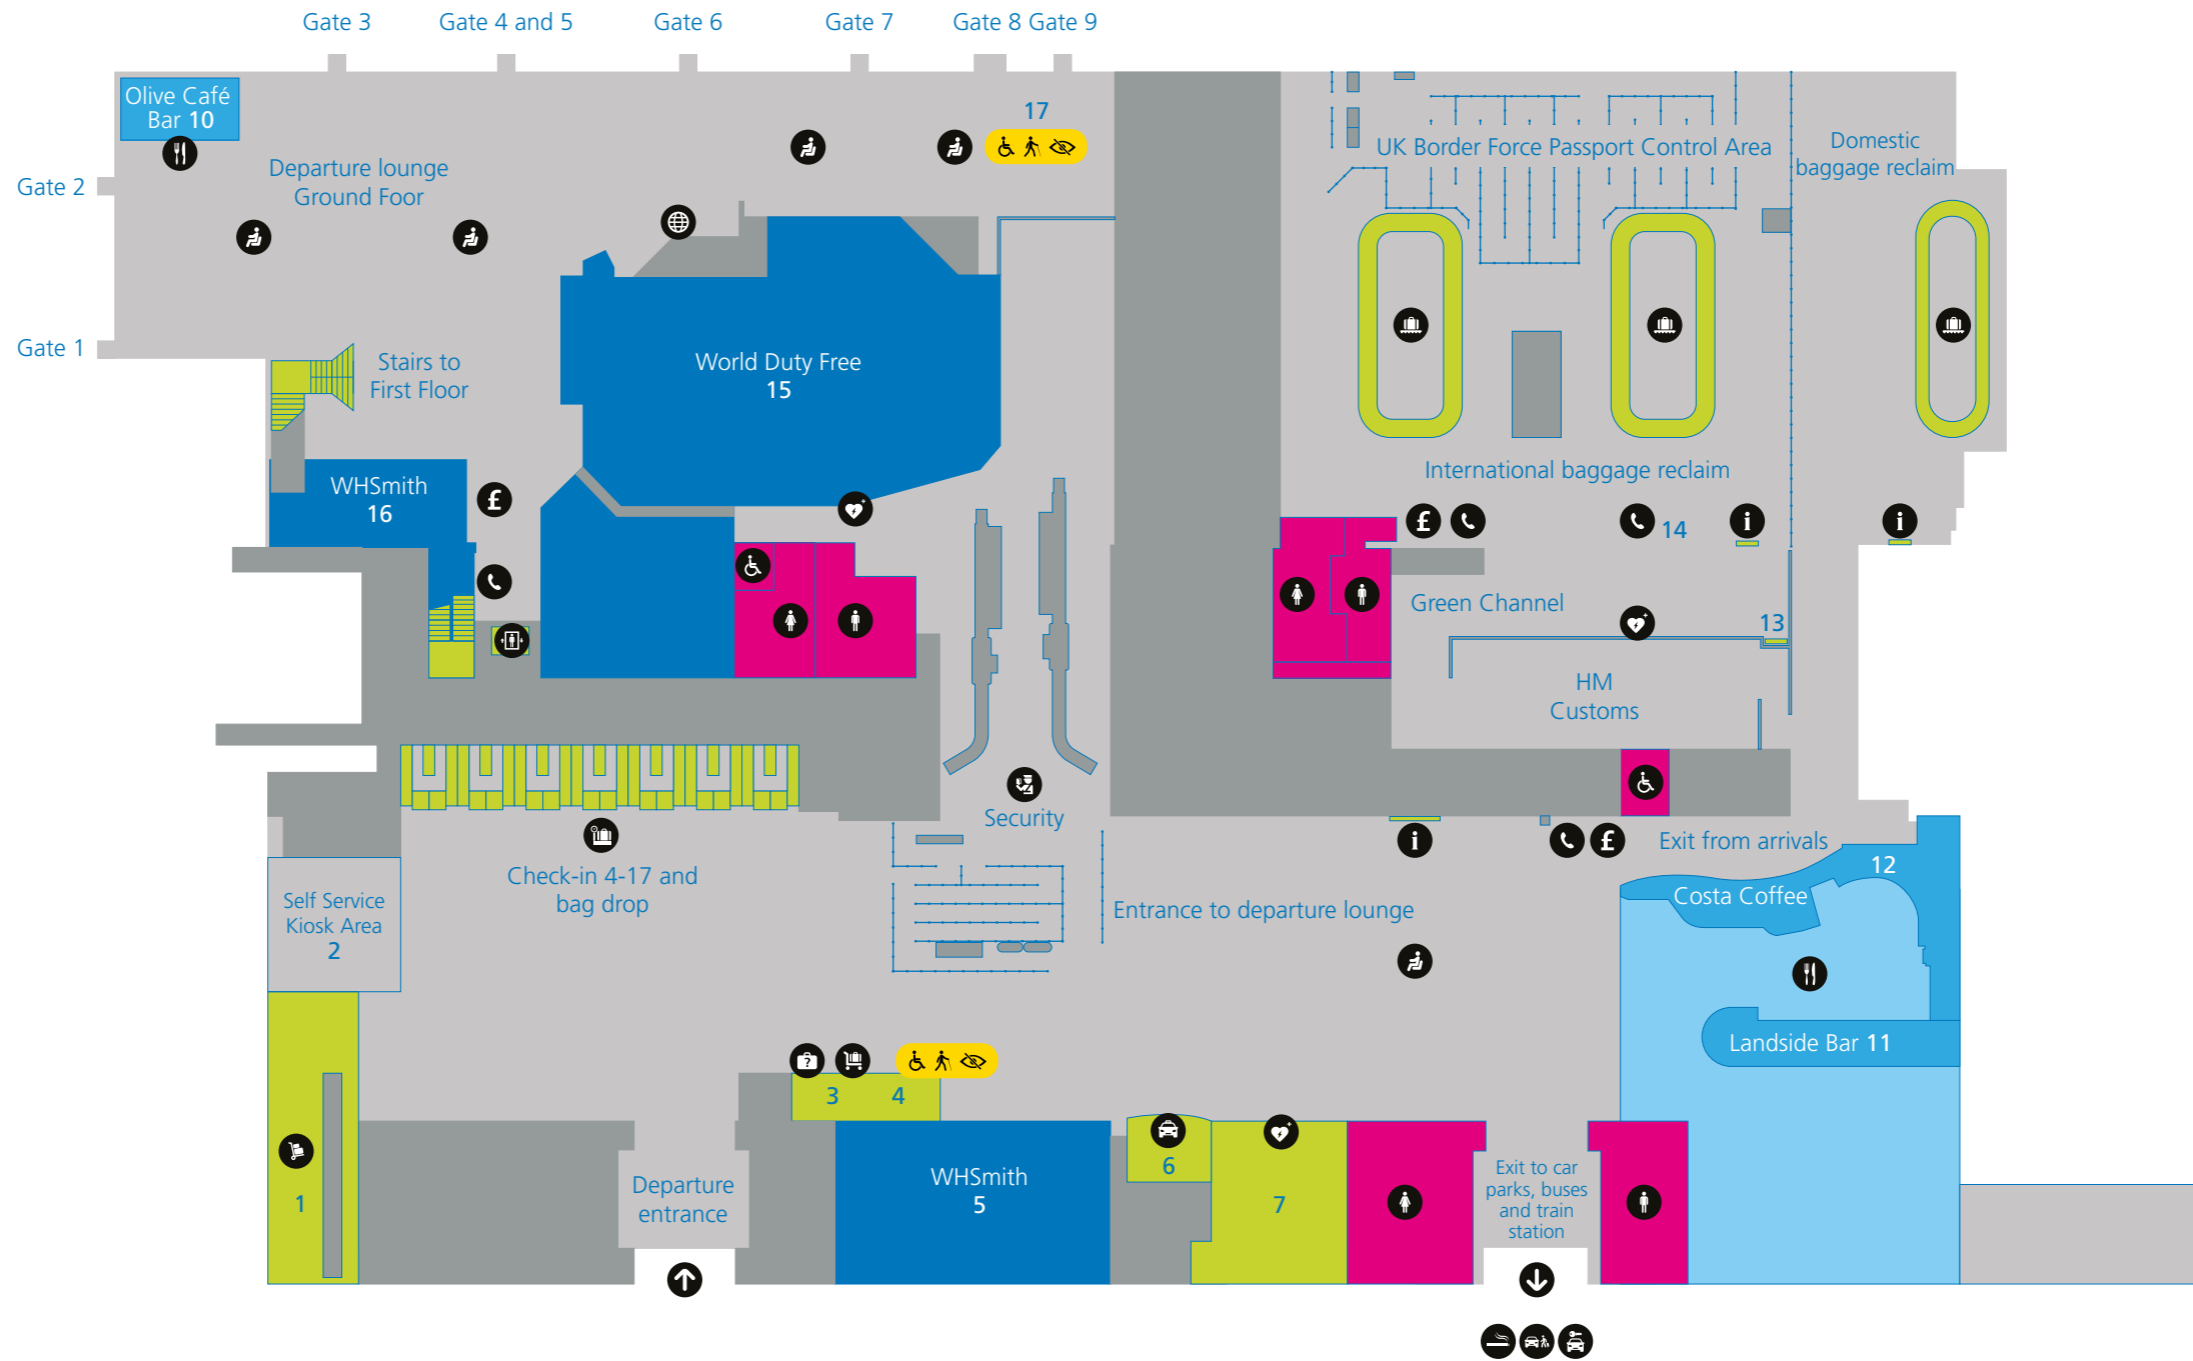

- [Accessible Toilet](#)
- [Baby Changing](#)
- [Baggage Reclaim](#)
- [Car Rental](#)
- [Cash Point](#)
- [Check-in](#)
- [Defibrillator Location](#)
- [Help Point](#)
- [Internet Facility](#)
- [Left Luggage](#)
- [Lift](#)
- [Lost Property](#)
- [Outsize Baggage](#)
- [Pick Up Area](#)
- [Restaurant/Café](#)
- [Seating](#)
- [Security](#)
- [Smoking Area](#)
- [Taxi](#)
- [Telephone](#)
- [Toilet Female](#)
- [Toilet Male](#)

[Special Assistance Reserved Seating](#)

Shopping

WHSmith	5,16	World Duty Free	15
---------	------	-----------------	----

Toilets and babycare

Services

Customs declaration telephone	14	Special Assistance Desk	4
Car Parking Payment Machine	13	Special Assistance, Reserved Seating	17
Lost Property / Left Luggage	3	Spitfire meeting room	7
Outsize baggage	1	Radio Taxi	6
Self Service Check-in Kiosks	2		

Food and drink

Costa Coffee	12	Olive Café Bar	10
Landside Bar	11		

Please note, Southampton Airport terminal buildings benefit from full Wi-Fi coverage.

-  [Accessible Toilet](#)
-  [Baby Changing](#)
-  [Spitfire Lounge](#)
-  [Lift](#)
-  [Restaurant/Café](#)
-  [Seating](#)
-  [Toilet Female](#)
-  [Toilet Male](#)

Services

Spitfire Lounge 4

Food and drink

Costa Coffee 2 The Olive Tree 3

Toilets and babycare

Please note, Southampton Airport terminal buildings benefit from full Wi-Fi coverage.

Scale 1:400 A3