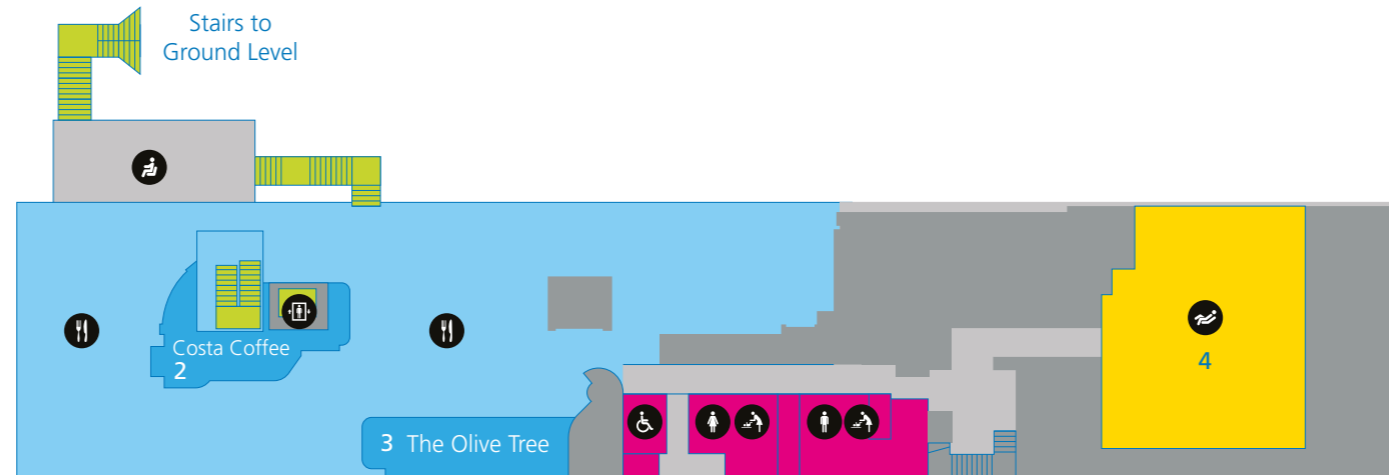

- [Accessible Toilet](#)
- [Baby Changing](#)
- [Spitfire Lounge](#)
- [Lift](#)
- [Restaurant/Café](#)
- [Seating](#)
- [Toilet Female](#)
- [Toilet Male](#)

Services

Spitfire Lounge 4

Food and drink

Costa Coffee 2   The Olive Tree 3

Toilets and babycare

Please note, Southampton Airport terminal buildings benefit from full Wi-Fi coverage.

Scale 1:400 A3