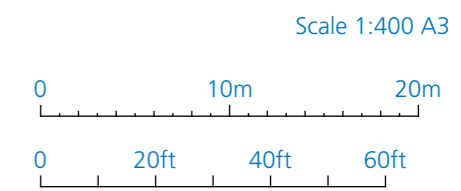

- [Accessible Toilet](#)
- [Baby Changing](#)
- [Baggage Reclaim](#)
- [Car Rental](#)
- [Cash Point](#)
- [Check-in](#)
- [Defibrillator Location](#)
- [Help Point](#)
- [Internet Facility](#)
- [Left Luggage](#)
- [Lift](#)
- [Lost Property](#)
- [Outsize Baggage](#)
- [Pick Up Area](#)
- [Restaurant/Café](#)
- [Seating](#)
- [Security](#)
- [Smoking Area](#)
- [Taxi](#)
- [Telephone](#)
- [Toilet Female](#)
- [Toilet Male](#)

[Special Assistance Reserved Seating](#)

Shopping

WHSmith	5,16	World Duty Free	15

Toilets and babycare

Services

Customs declaration telephone	14	Special Assistance Desk	4
Car Parking Payment Machine	13	Special Assistance, Reserved Seating	17
Lost Property / Left Luggage	3	Spitfire meeting room	7
Outsize baggage	1	Radio Taxi	6
Self Service Check-in Kiosks	2		

Food and drink

Costa Coffee	12	Olive Café Bar	10
Landside Bar	11		

Please note, Southampton Airport terminal buildings benefit from full Wi-Fi coverage.