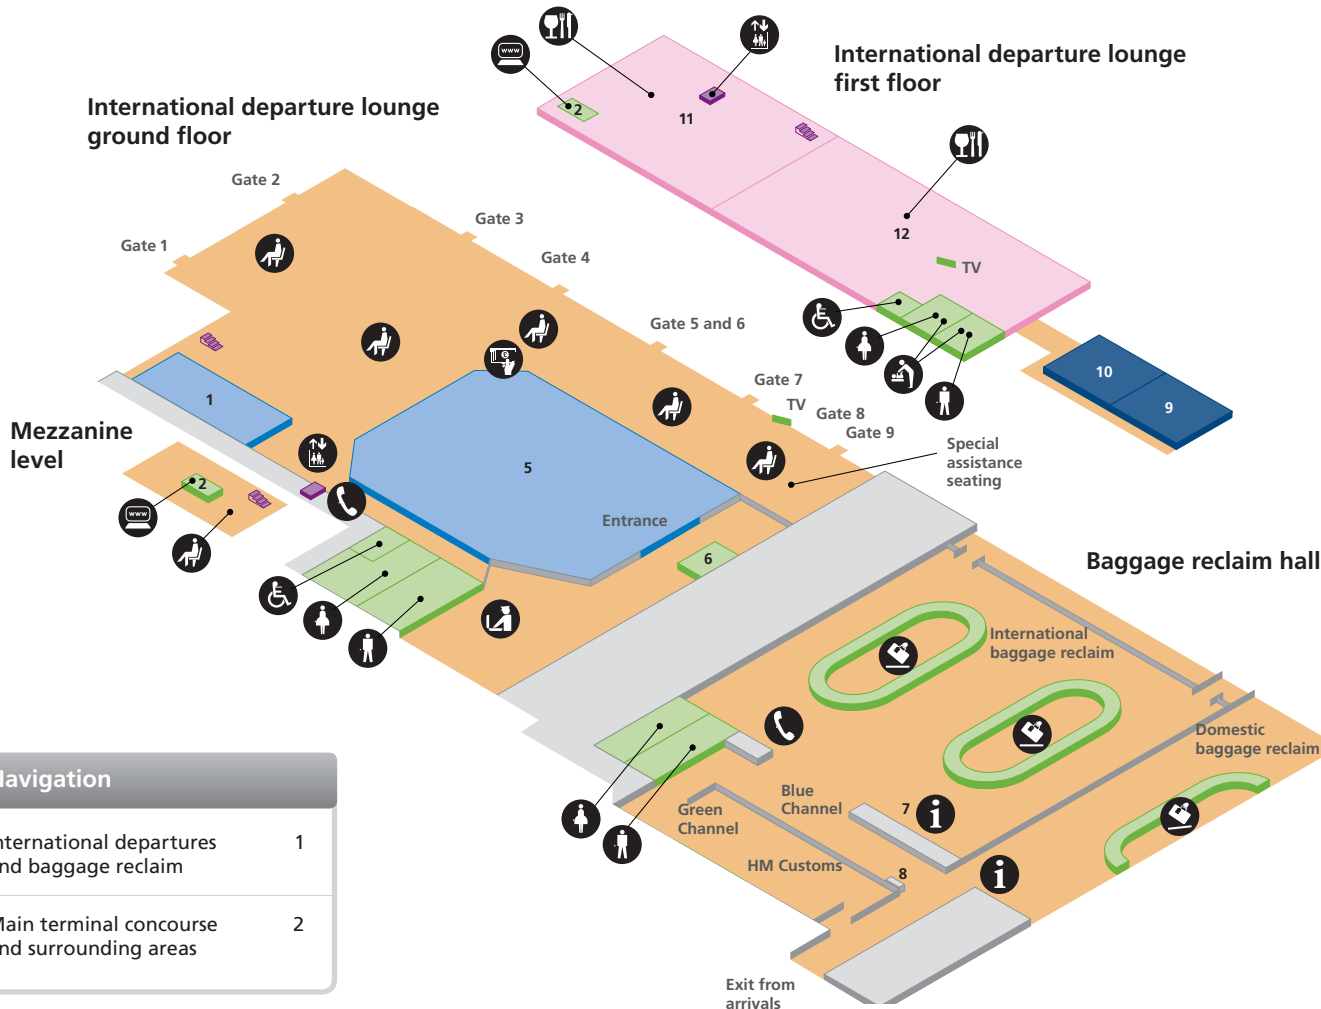

## Food and drink

Costa Coffee Power points available	11	'Mitchell's Kitchen' Bar and Restaurant Power points available	12
--	----	--	----

## Business lounges

Breeze priority lounge	9	Flybe executive lounge	10
------------------------	---	------------------------	----

- Accessible toilet
- Restaurant/Café
- Toilet men
- Babycare
- Seating
- Toilet women
- Baggage reclaim
- Security
- Wireless hotspot
- Cash point
- Shop & Collect / Help point
- Please note, Southampton airport terminal buildings benefit from full Wi-Fi coverage.
- Internet facility
- Telephone
- Lift
- Passenger areas

### Navigation

International departures and baggage reclaim	1
Main terminal concourse and surrounding areas	2