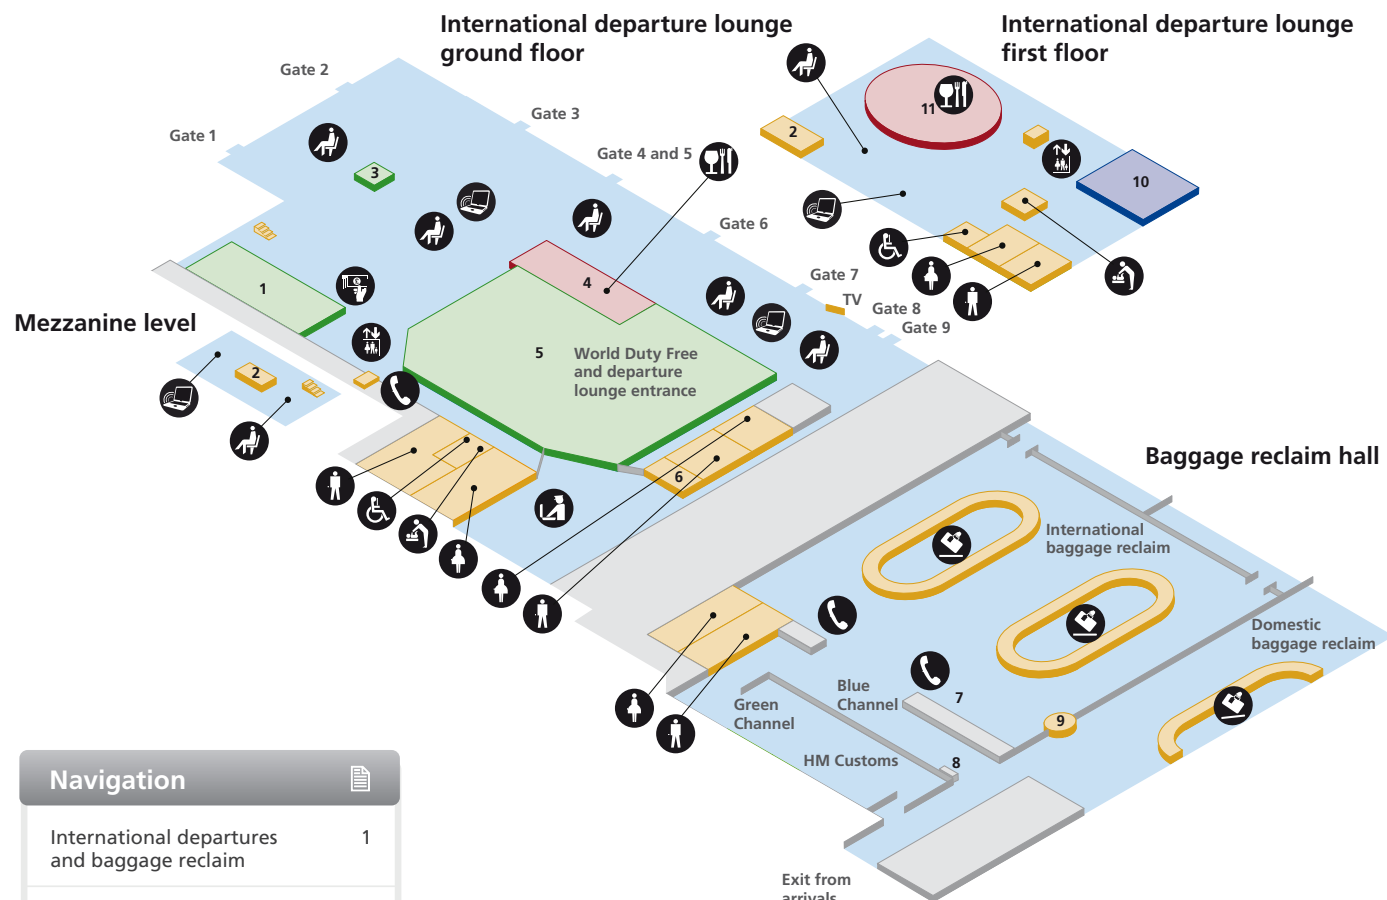

Southampton Airport

International departures and baggage reclaim

Southampton Airport plan

Navigation

International departures and baggage reclaim	1
Main terminal concourse and surrounding areas	2

Shopping

T-Box shopping outlet	3	World Duty Free	5
WHSmith	1		

Passenger lounges

Flybe executive lounge	10
------------------------	----

- Accessible toilet
- Restaurant/Café
- Toilet women
- Babycare
- Seating
- Wireless hotspot
- Baggage reclaim
- Security
- Passenger areas
- Cash point
- Telephone
- Lift
- Toilet men

Food and drink

Aura Café and bar	10
-------------------	----

- | | | |
|-------------------|-----------------|------------------|
| Accessible toilet | Postbox | Toilet men |
| Babycare | Restaurant/Café | Toilet women |
| Bureau de Change | Seating | Trains |
| Car rental | Security | Wireless hotspot |
| Cash point | Smoking area | Public areas |
| Check-in | Taxi | Passenger areas |
| Help point | Telephone | |
| Lift | Ticket sales | |

Navigation

International departures and baggage reclaim	1
Main terminal concourse and surrounding areas	2