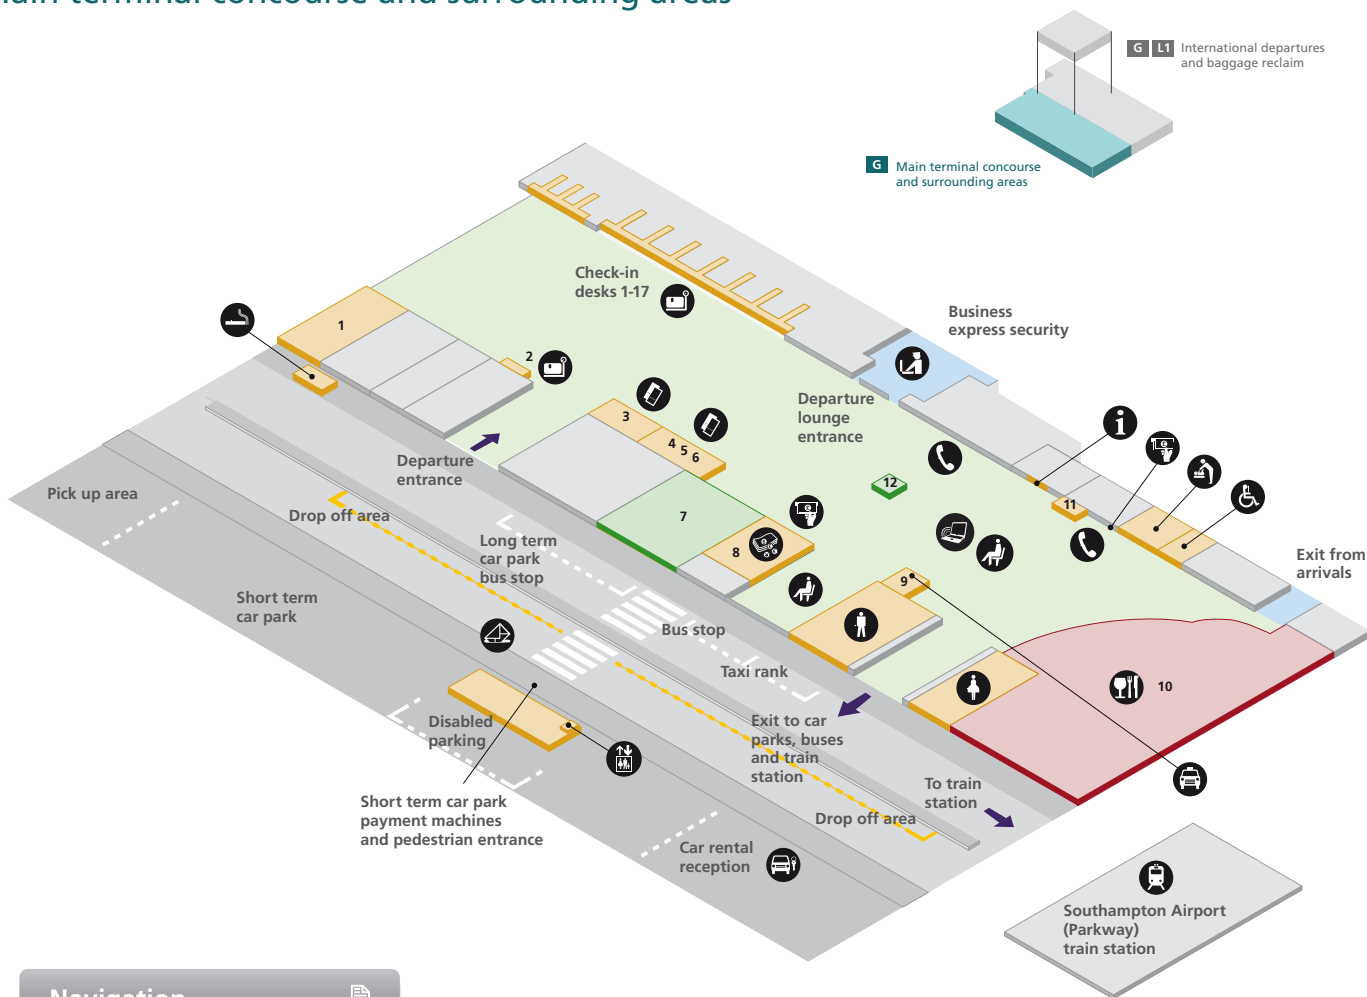

Passenger lounges

Flybe executive lounge	10
------------------------	----

- Accessible toilet
- Restaurant/Café
- Toilet women
- Babycare
- Seating
- Wireless hotspot
- Baggage reclaim
- Security
- Passenger areas
- Cash point
- Telephone
- Lift
- Toilet men

Southampton Airport

Main terminal concourse and surrounding areas

Southampton Airport plan

Shopping

Lagenza shopping outlet	12	WHSmith	7
-------------------------	----	---------	---

Services

Aviance handling	4	Lost property and left luggage enquiries	5
Checker Cars taxi desk	9	Self service check-in	2
Flybe ticket desk	3	Special needs assistance	6
Internet desks	11	TTT Moneycorp bureau de change	8
Left luggage holding and outsize baggage	1		

Food and drink

Aura Café and bar	10
-------------------	----

- | | | |
|-------------------|-----------------|------------------|
| Accessible toilet | Postbox | Toilet men |
| Babycare | Restaurant/Café | Toilet women |
| Bureau de Change | Seating | Trains |
| Car rental | Security | Wireless hotspot |
| Cash point | Smoking area | Public areas |
| Check-in | Taxi | Passenger areas |
| Help point | Telephone | |
| Lift | Ticket sales | |

Navigation

International departures and baggage reclaim	1
Main terminal concourse and surrounding areas	2