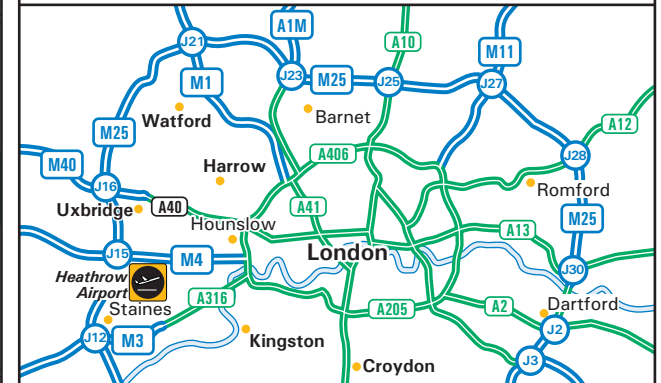

BAA Retail

BAA Retail Limited
 World Business Centre 2
 Newall Road
 Heathrow Airport
 Middlesex TW6 2SJ
 Tel + 44 (0)20 8757 0100
 Fax + 44 (0)20 8757 0218
www.baa.com

-  **By car from M4**
 Leave the M4 at Junction 4 (signed Heathrow terminals 1, 2 and 3). Follow the M4 spur road south towards Heathrow Airport using the left hand lane. Follow the A4/London signs and at the end of the motorway spur road take the first slip road off the roundabout. Proceed to traffic light junction at top of slip road. Turn left onto Bath Road (A4) and then turn right at the next set of lights onto Nene Road, continue straight over the roundabout and turn left onto the Northern Perimeter Road. Turn left onto Neptune Road and turn left again onto Newall Road.
-  **By car from M25**
 Leave the M25 at Junction 15 and follow signs for London, M4 and Heathrow terminals 1, 2 and 3. Follow directions as 'From M4' above.
-  **By underground**
 Take the Piccadilly line train to Heathrow terminals 1, 2 and 3. Taxis are available from outside the station.
-  **By bus**
 Services 105, 111, 140 and 285 operate from Central Bus Station and stop opposite and outside World Business Centre 2.
-  **By Heathrow Express**
 A regular 15 minute non-stop service departs London Paddington and arrives at Heathrow terminals 1, 2, 3 and 4. Taxis are available from outside the station.