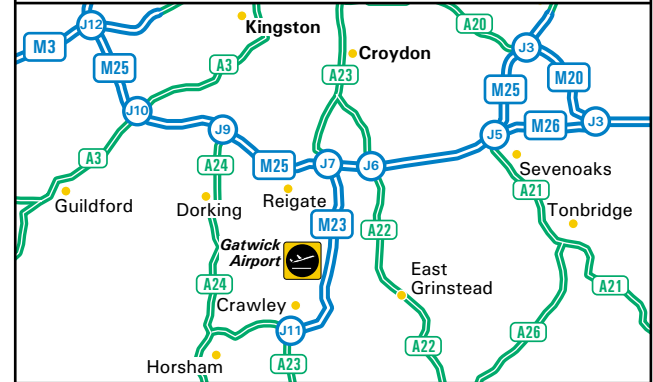

-  **By car from M25**
 Leave the M25 at Junction 7 (signed Gatwick Airport, Crawley and M23). Follow the M23 south towards Gatwick Airport. Leave the M23 at Junction 9 and follow signs for the South Terminal. At the Roundabout (Junction 9a) take the first turning on your left to Schlumberger House / First Point. First Point is on your left (see inset).
-  **By Gatwick Express**
 A regular 30 minute service departs London Victoria Station and arrives at Gatwick Airport station.
-  **By train**
 Gatwick Airport also receives services from London Waterloo, London Bridge, Brighton, Redhill, Guildford, Reading, Tonbridge and Tunbridge Wells.

Pedestrian route from the station to First Point
 Leave the station and enter the South Terminal. Exit the South Terminal to the Lower Forecourt following signs for Schlumberger House / Coach station. From the forecourt follow the footpath and signs to Schlumberger House / First Point.